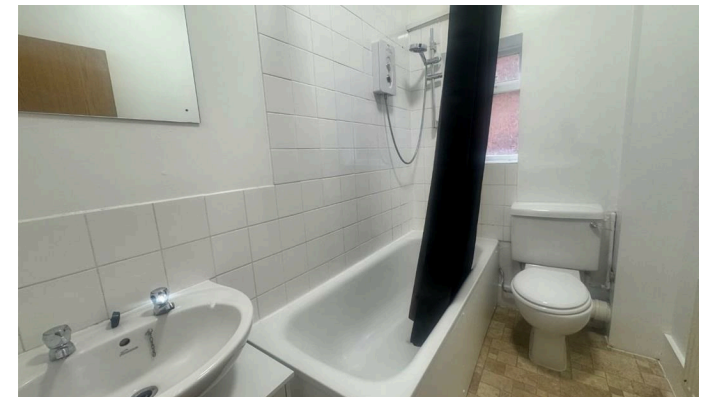

Local Authority
Council Tax Band A
EPC Rating C

Lettings Office

Lettings Division, 779 London Road,
Larkfield, Aylesford, Kent, ME20 6DE

Contact

01732 875777
lettings@simonmiller.co.uk
<https://simonmiller.co.uk/landlo>
services/

Agents Note: Whilst every care has been taken to prepare these particulars, they are for guidance purposes only. All measurements are approximate and for general guidance purposes only and whilst every care has been taken to ensure accuracy, they should not be relied upon and potential buyers/tenants are advised to recheck the measurements.