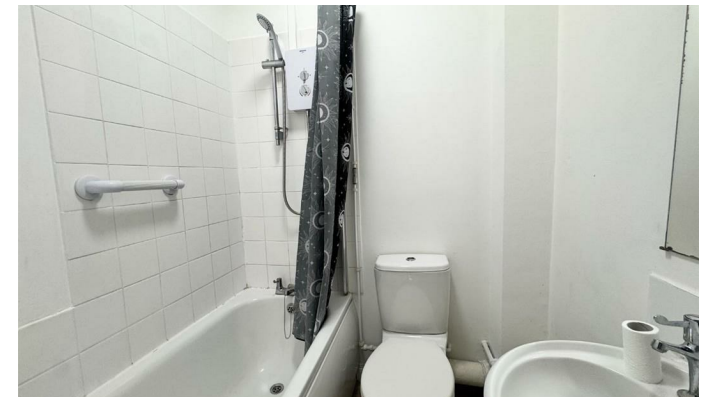

Local Authority
Council Tax Band A
EPC Rating D

Lettings Office

Lettings Division, 779 London Road,
Larkfield, Aylesford, Kent, ME20 6DE

Contact

01732 875777
lettings@simonmiller.co.uk
<https://simonmiller.co.uk/landlo>
services/

Agents Note: Whilst every care has been taken to prepare these particulars, they are for guidance purposes only. All measurements are approximate and for general guidance purposes only and whilst every care has been taken to ensure accuracy, they should not be relied upon and potential buyers/tenants are advised to recheck the measurements.